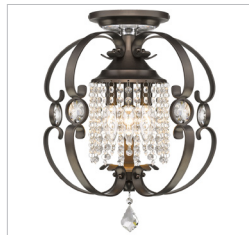

Also Available

1323-SF EBB